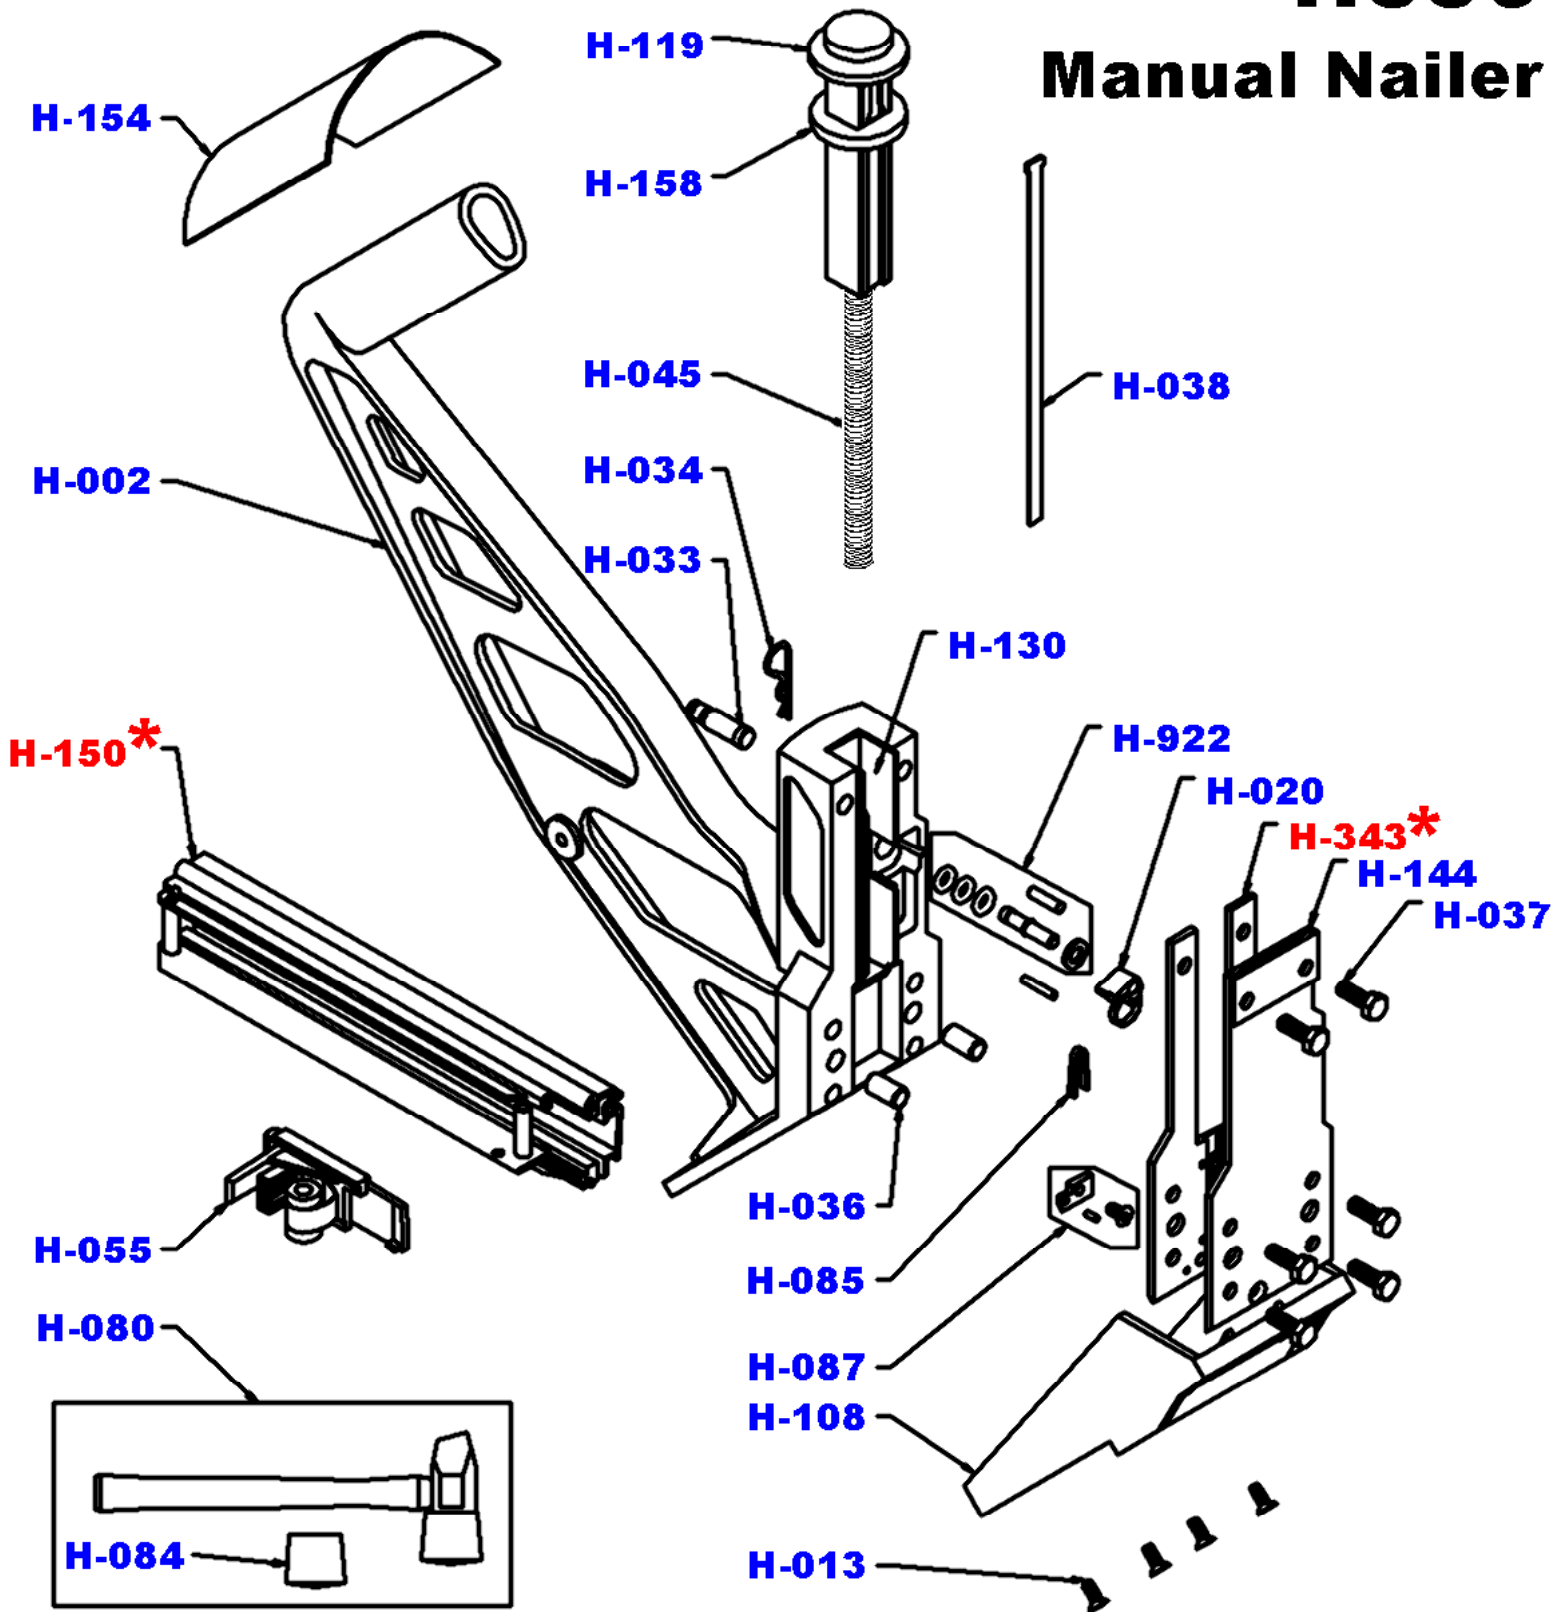

H330

Manual Nailer

*** Parts shown for L-type nails**

Check the Replacement Parts Guide for compatibility